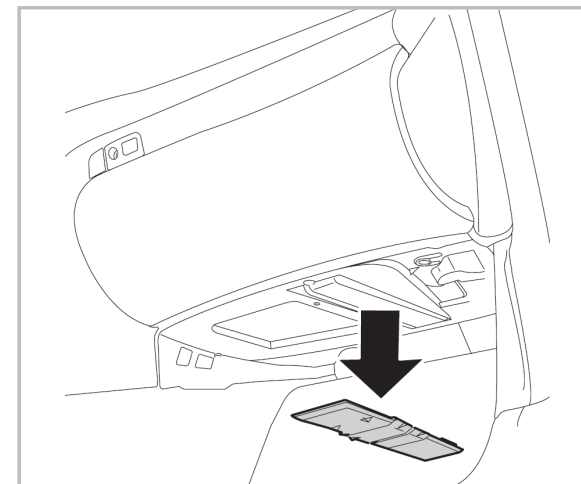

COMFORT

particle filter

715515

FH115

PA

WANT TO KNOW MORE?

www.valeo-techassist.com

FOR
CITROËN
PEUGEOT
TOYOTA

C1 A/C+ (06/05 >)
107 A/C+ (06/05 >)
AYGO A/C+ (02/05 >)

Valeo Service - Société par Actions simplifiée - Capital de 12 900 000€ - 70, rue Playel, 93285 Saint-Denis Cedex - France - B 306 486 408 RCS Bobigny