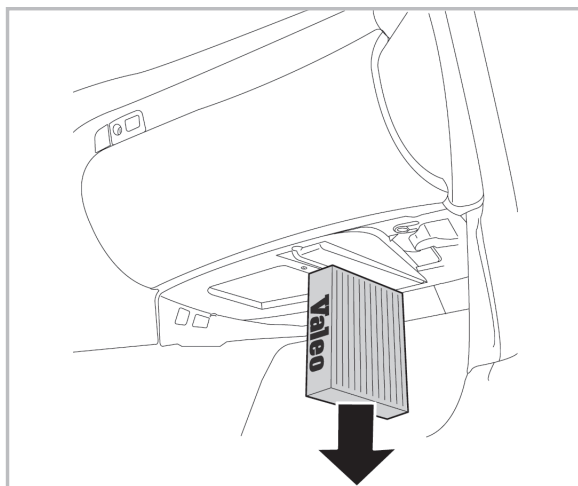

COMFORT

particle filter

715515

FH115

PA

WANT TO KNOW MORE?

www.valeo-techassist.com

FOR
CITROËN
PEUGEOT
TOYOTA

C1 A/C+ (06/05 >)
107 A/C+ (06/05 >)
AYGO A/C+ (02/05 >)

Valeo Service - Société par Actions simplifiée - Capital de 12 900 000€ - 70, rue Playel, 93285 Saint-Denis Cedex - France - B 306 486 408 RCS Bobigny