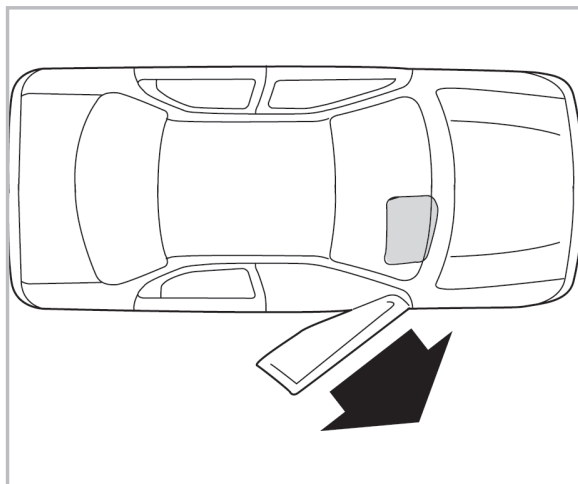

COMFORT

particle filter

715515

FH115

PA

WANT TO KNOW MORE?

www.valeo-techassist.com

FOR
CITROËN
PEUGEOT
TOYOTA

C1 A/C+ (06/05 >)
107 A/C+ (06/05 >)
AYGO A/C+ (02/05 >)

Valeo Service - Société par Actions simplifiée - Capital de 12 900 000€ - 70, rue Playel, 93285 Saint-Denis Cedex - France - B 306 486 408 RCS Bobigny