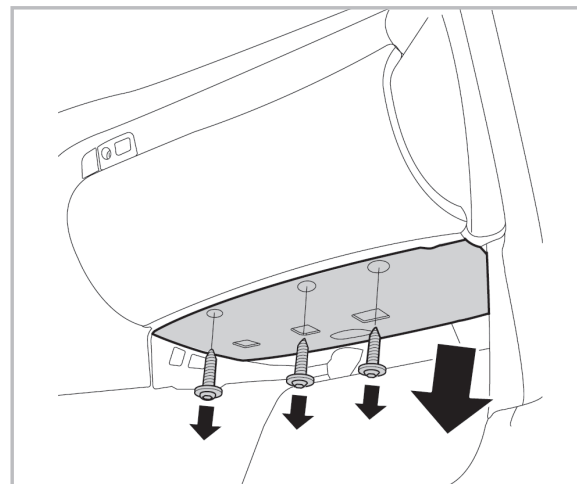

COMFORT

particle filter

715515

FH115

PA

WANT TO KNOW MORE?

www.valeo-techassist.com

FOR
CITROËN
PEUGEOT
TOYOTA

C1 A/C+ (06/05 >)
107 A/C+ (06/05 >)
AYGO A/C+ (02/05 >)

Valeo Service - Société par Actions simplifiée - Capital de 12 900 000€ - 70, rue Playel, 93285 Saint-Denis Cedex - France - B 306 486 408 RCS Bobigny