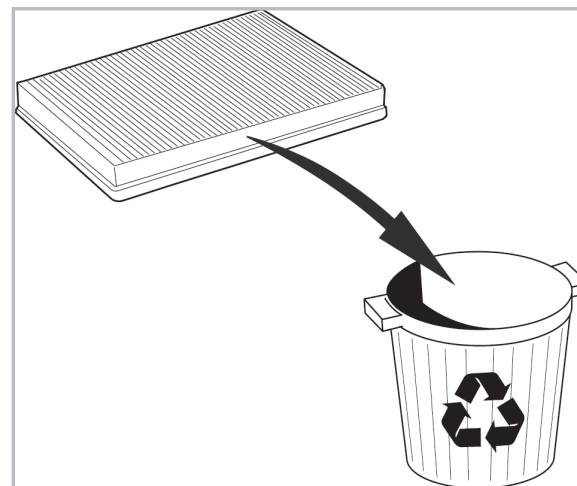

COMFORT

particle filter

715515

FH115

PA

WANT TO KNOW MORE?

www.valeo-techassist.com

FOR
CITROËN
PEUGEOT
TOYOTA

C1 A/C+ (06/05 >)
107 A/C+ (06/05 >)
AYGO A/C+ (02/05 >)

Valeo Service - Société par Actions simplifiée - Capital de 12 900 000€ - 70, rue Playel, 93285 Saint-Denis Cedex - France - B 306 486 408 RCS Bobigny